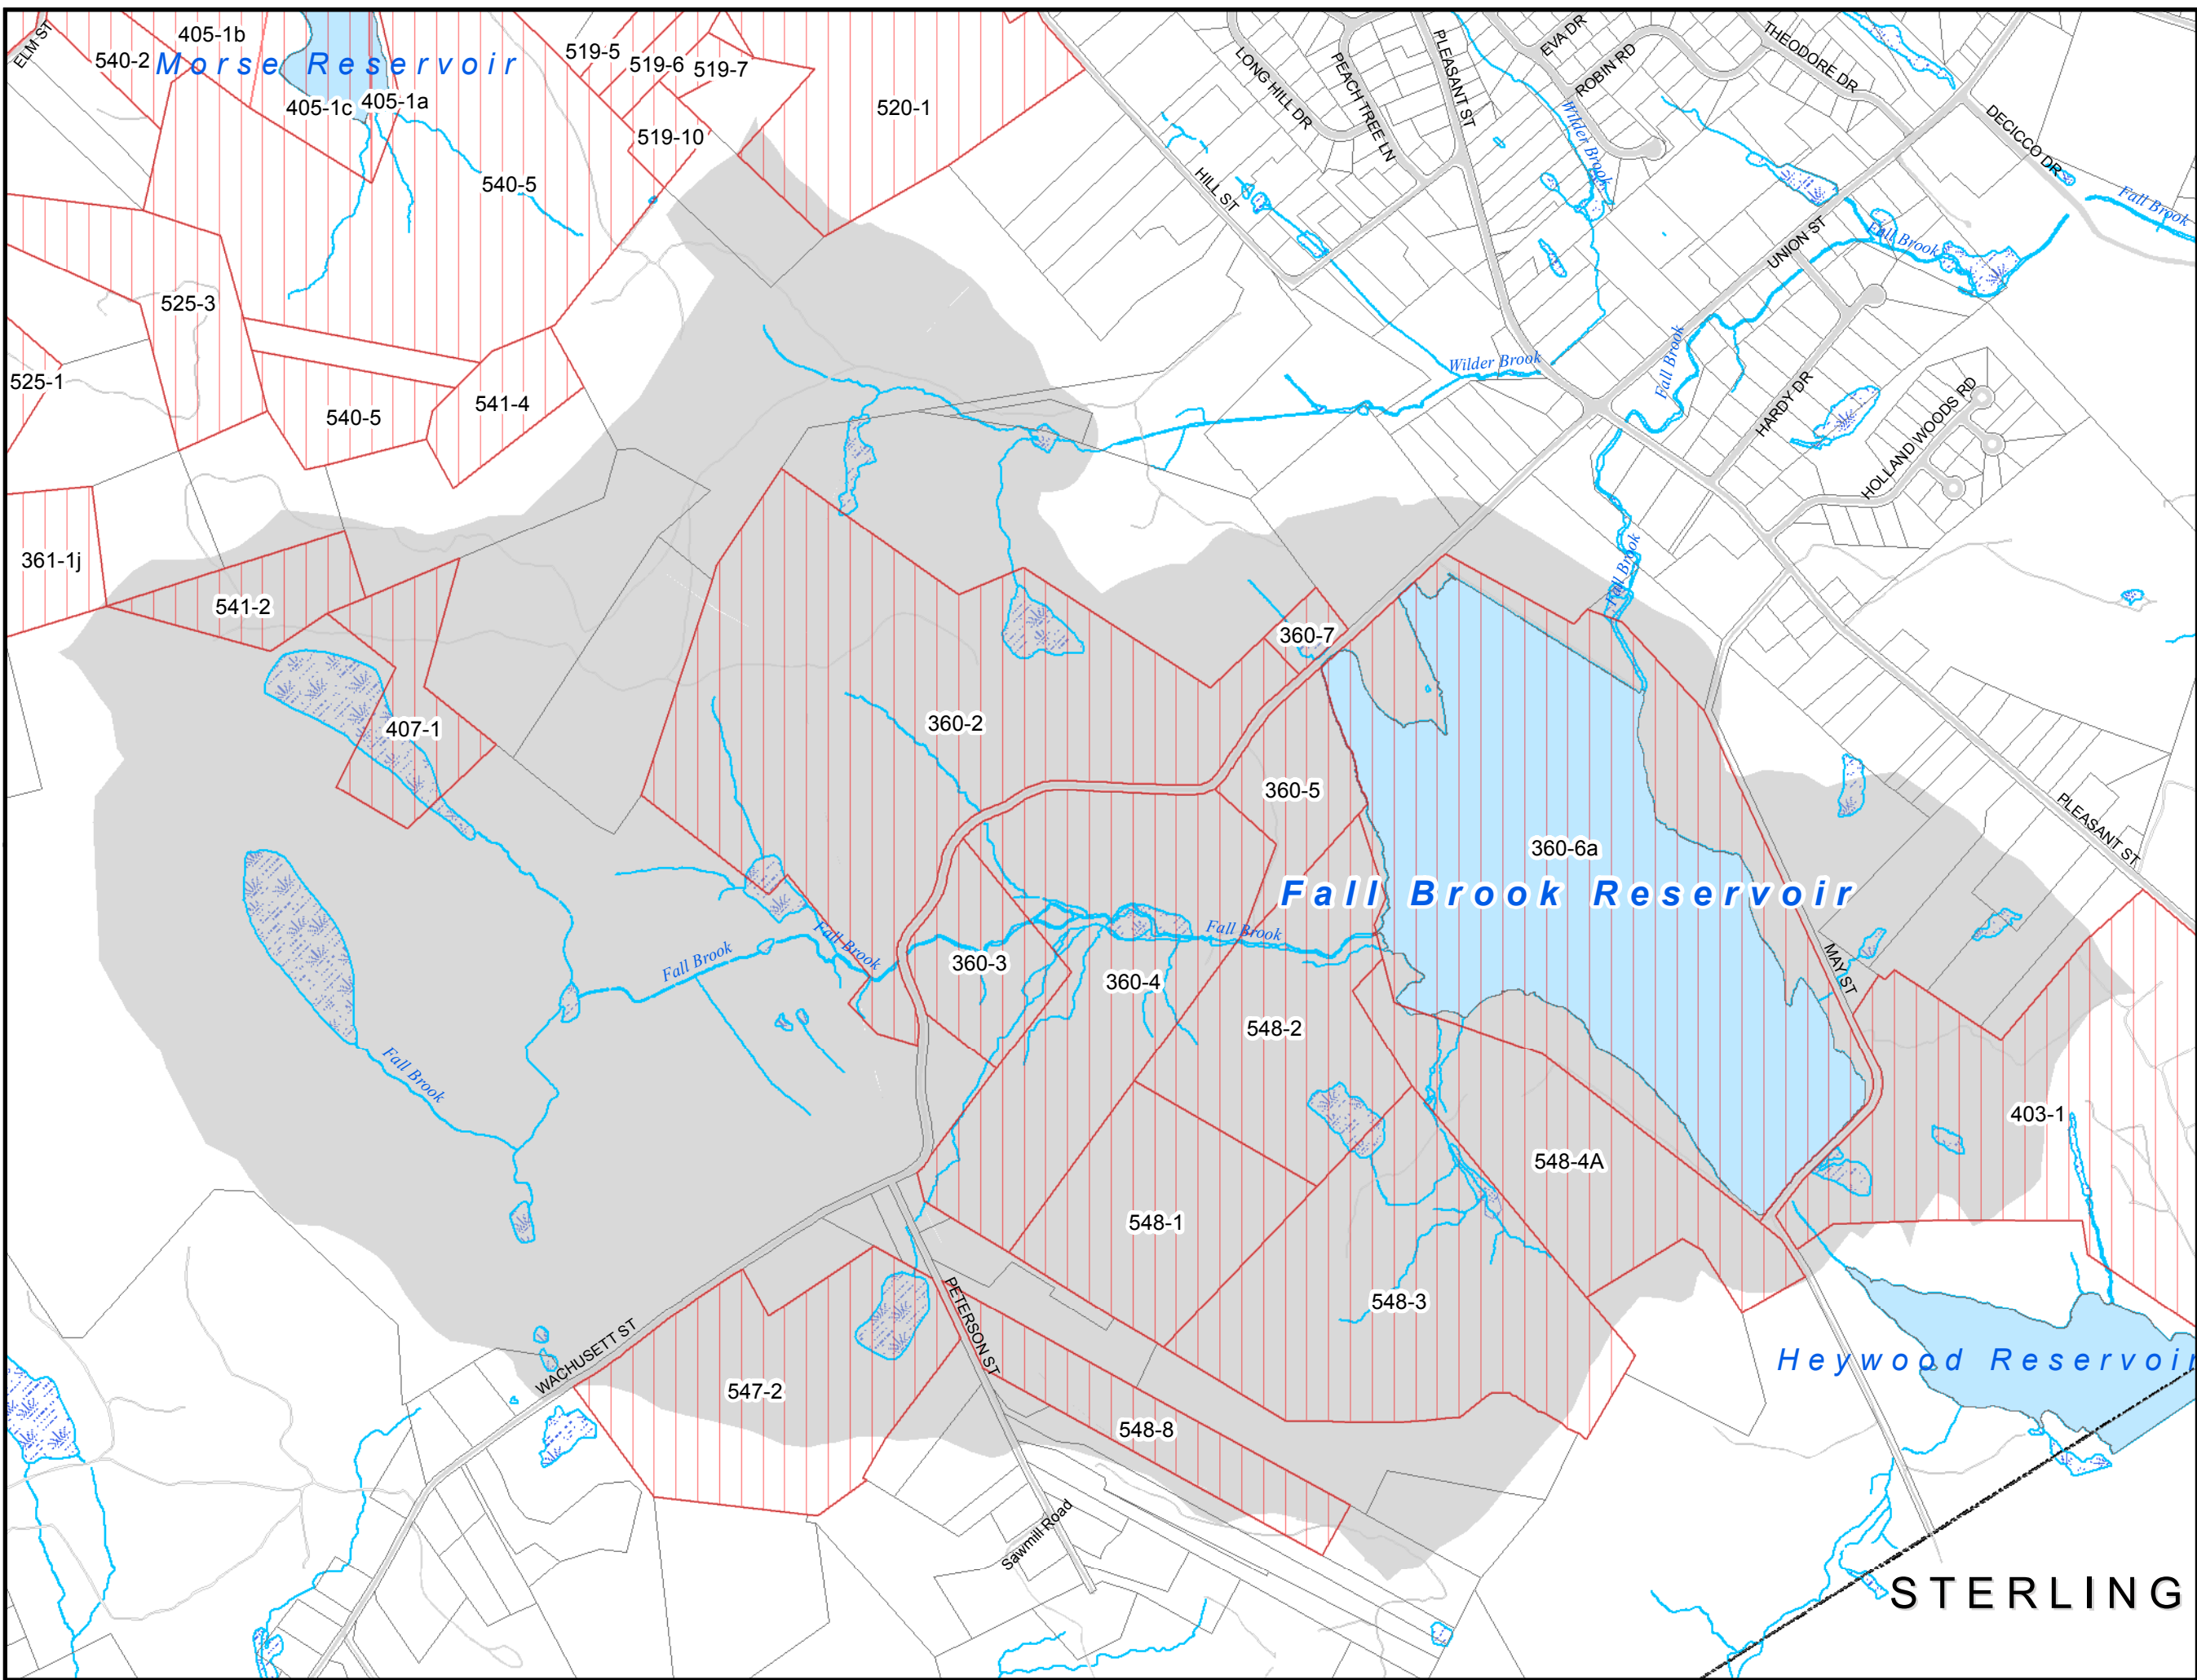

Fall Brook Reservoir Watershed Parcels

Legend

-  City Parcels
-  Watershed
-  Trail

1 inch = 800 feet