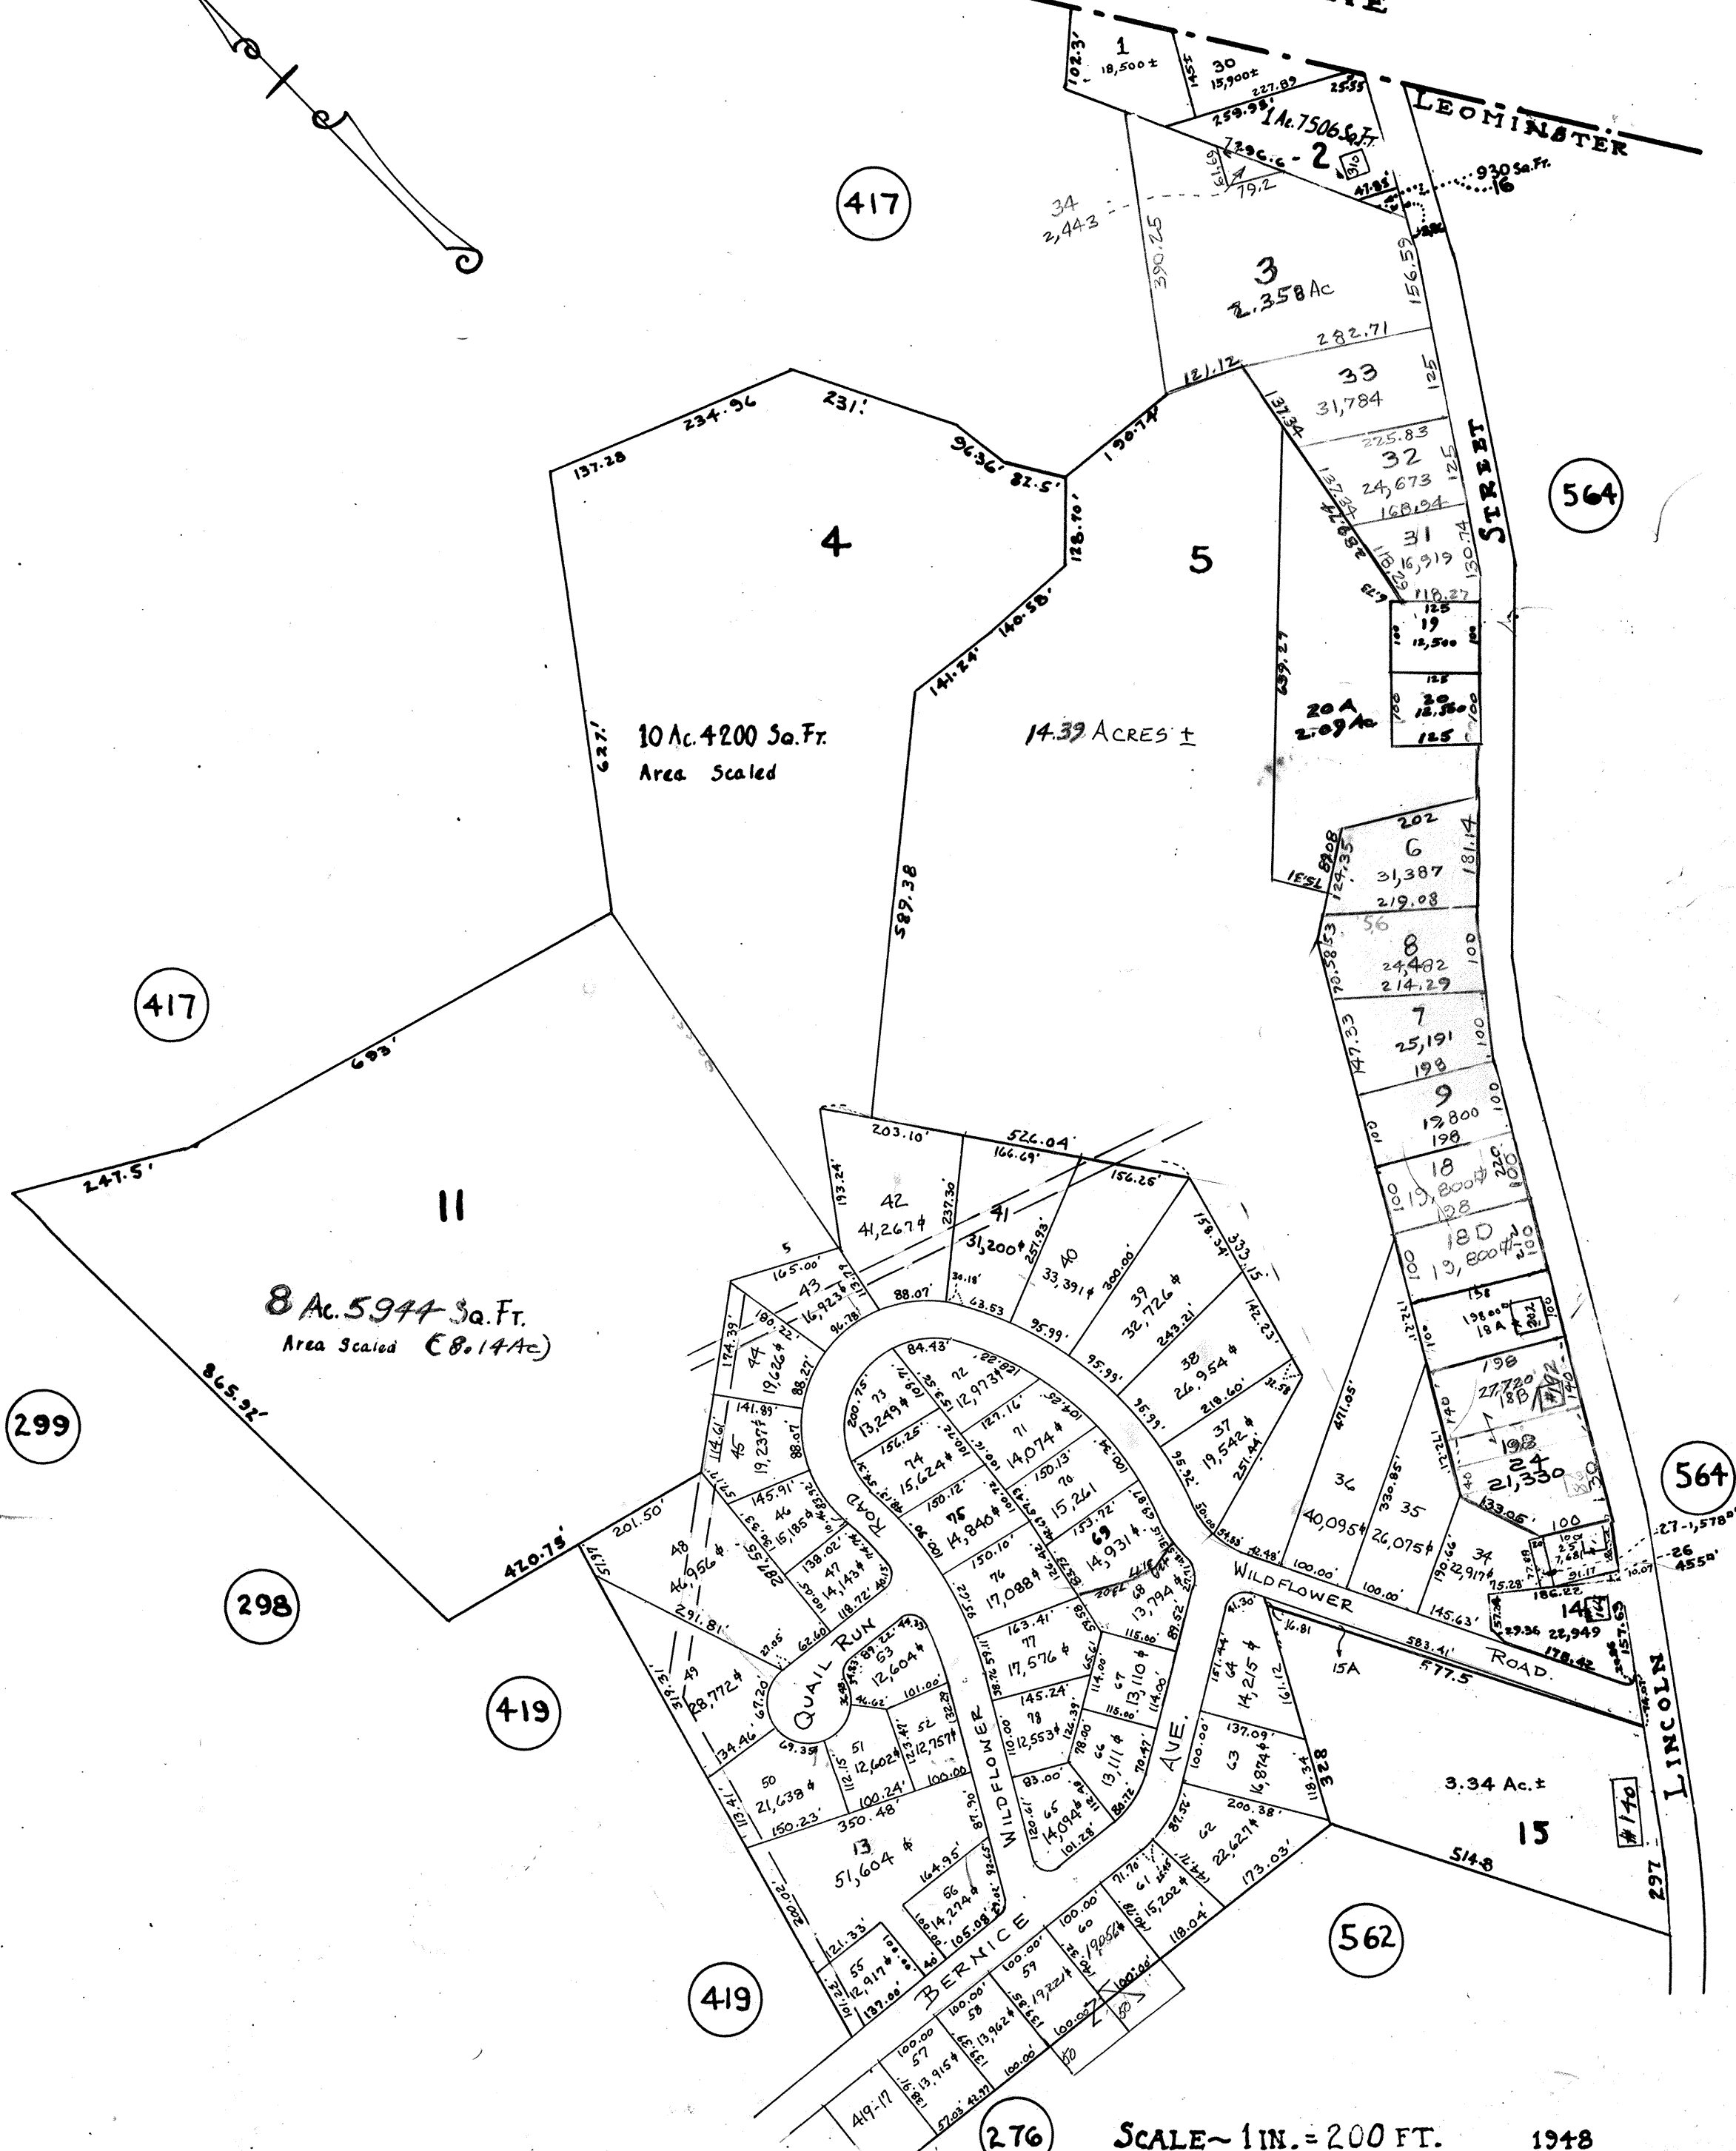

TOWN LUNENBURG LINE

LEOMINSTER

417

564

417

299

298

419

564

419

562

276

SCALE ~ 1 IN. = 200 FT.

1948