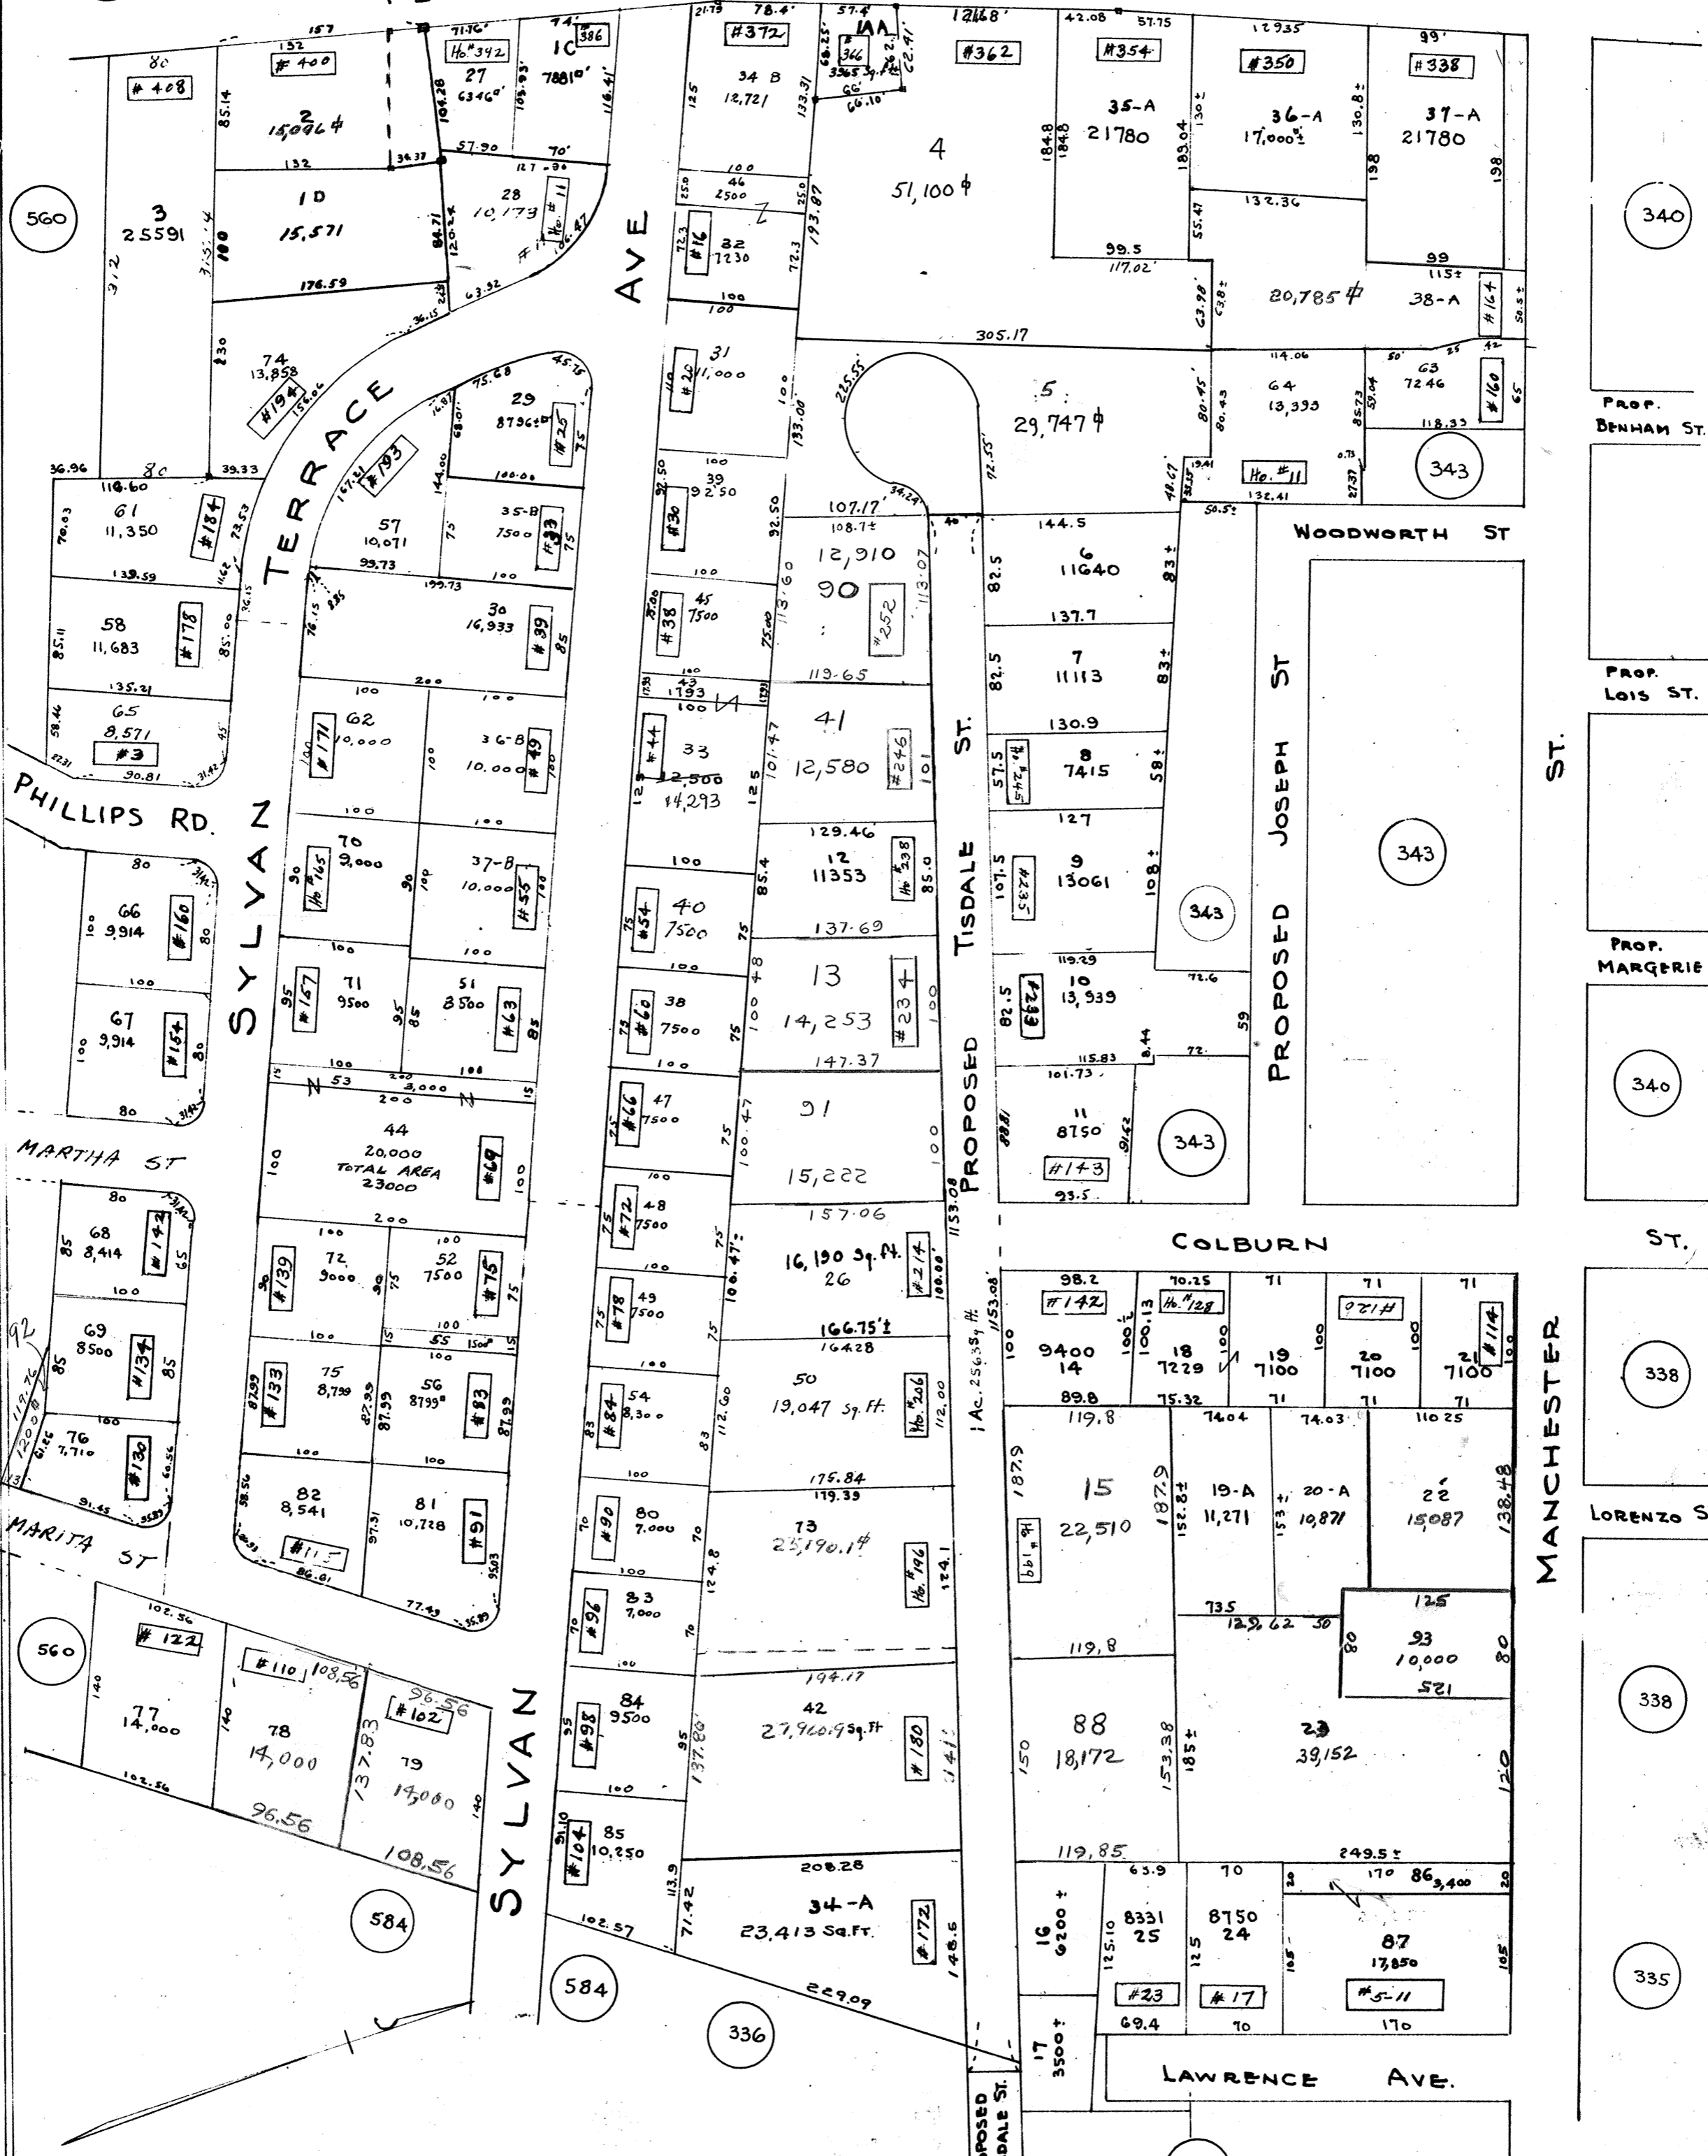

PLEASANT ST.

ST.

560

340

PHILLIPS RD.

SYLVAN TERRACE

AVE

TISDALE ST.

PROPOSED TISDALE ST.

PROPOSED JOSEPH ST.

WOODWORTH ST

ST.

PROP. BENHAM ST.

PROP. LOIS ST.

PROP. MARGERIE ST.

MARTHA ST

MARITA ST

COLBURN

ST.

MANCHESTER

LORENZO ST.

560

338

SYLVAN

PROPOSED TISDALE ST.

LAWRENCE AVE.

335

584

584

336

336

SCALE: 1"=100'