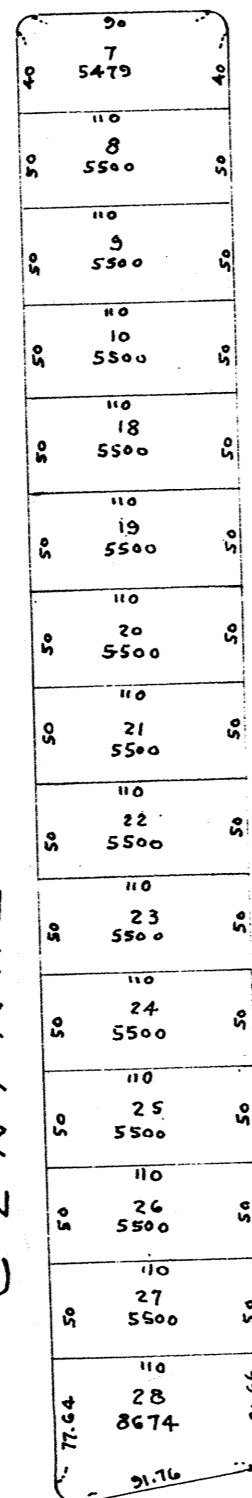

426

ROSEWOOD ST.

CENTRAL ST.

BEECHWOOD ST.

MAPLEWOOD ST.

SANDALWOOD ST.

GREENWOOD ST.

423

423

427

"HIGHLAND MANOR"

Lot numbers are same as on recorded plan dated Aug. 30, 1949