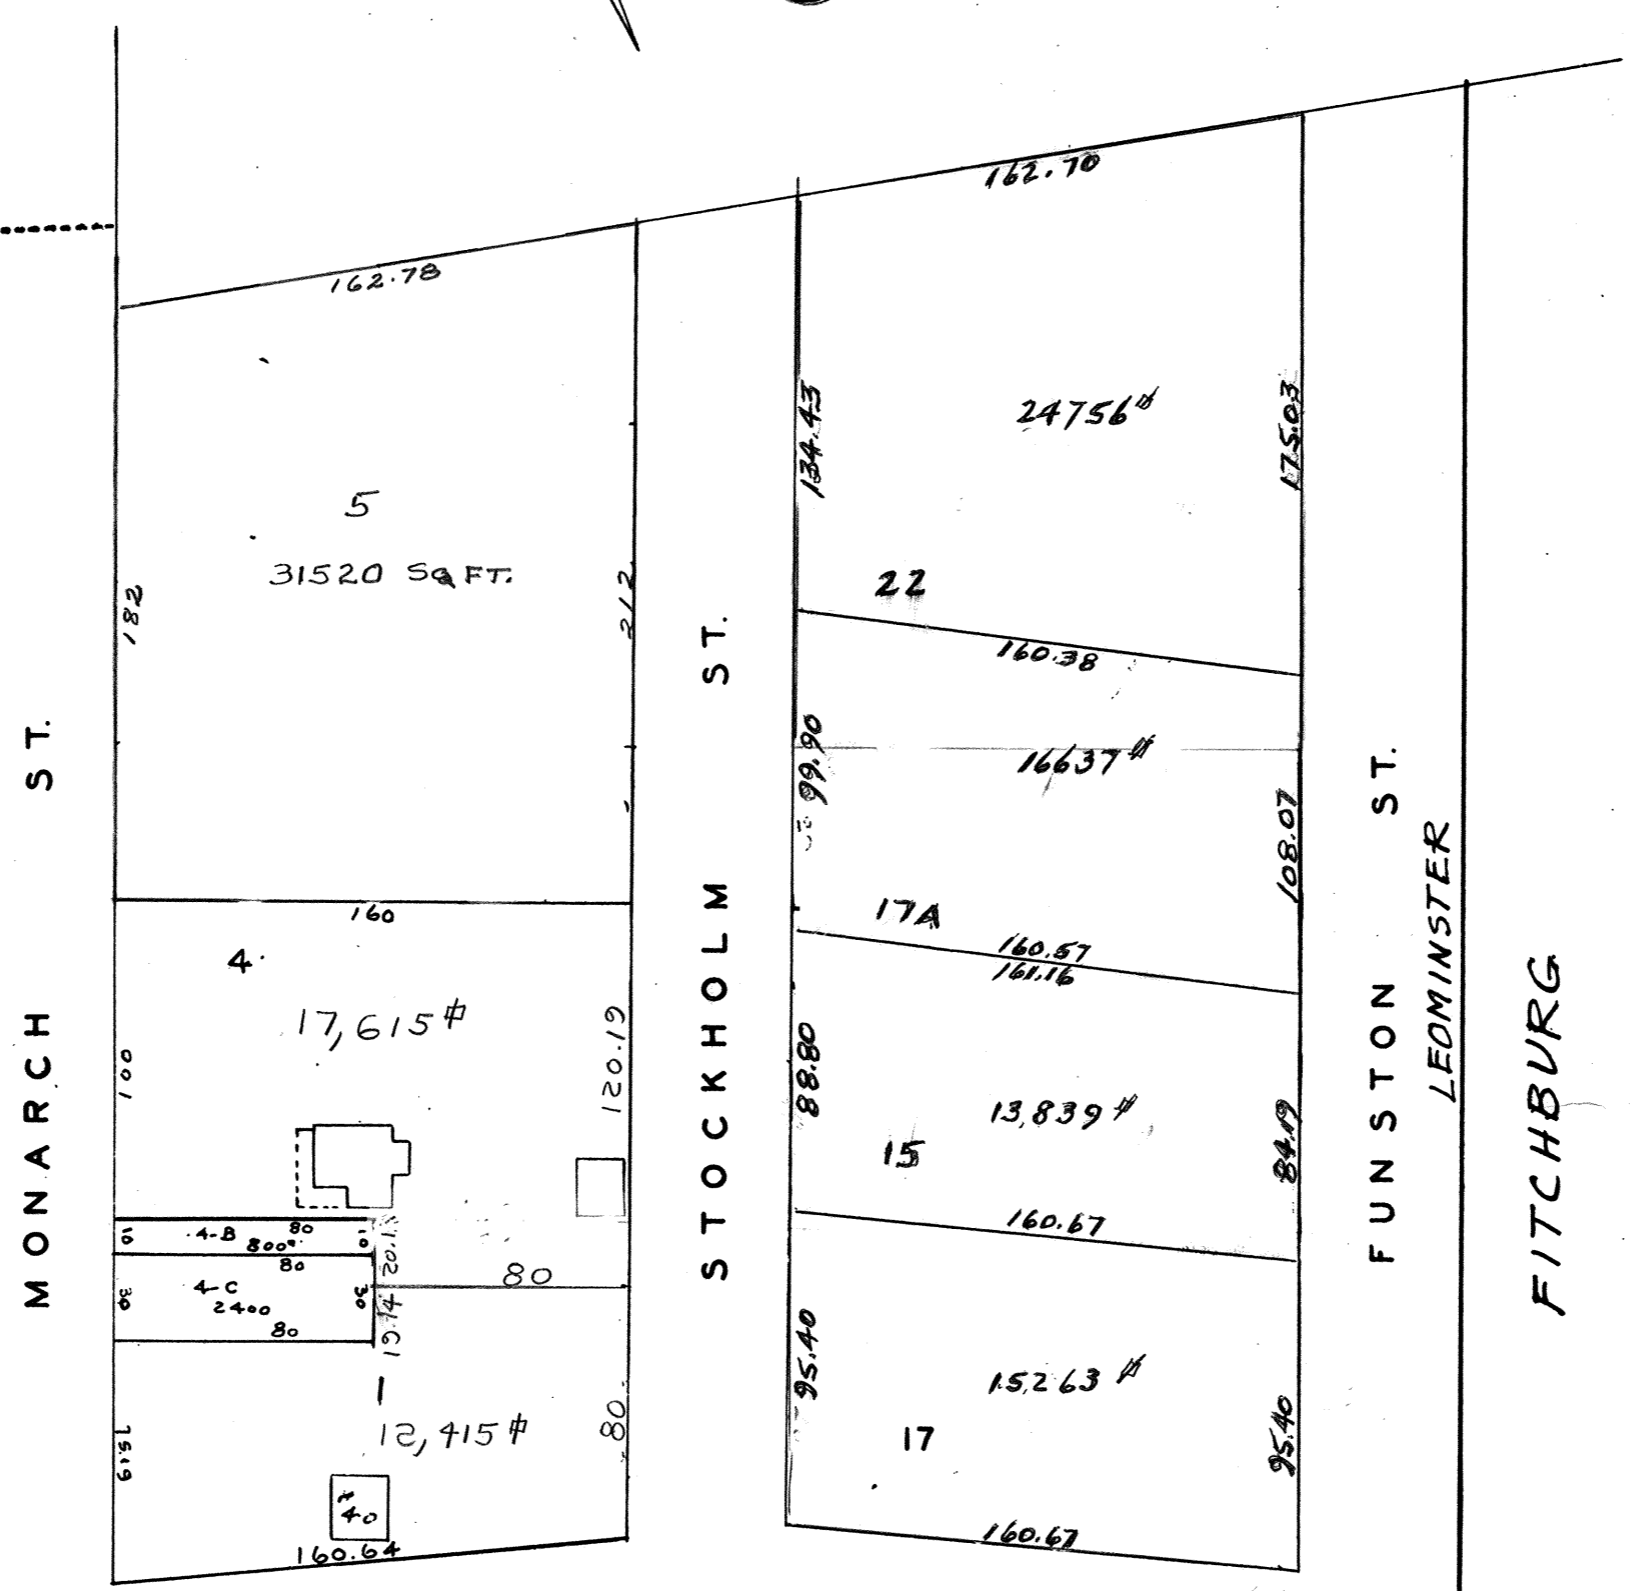

218

218

221

223

MOORE

ST.

LOT NUMBERS CORRESPOND WITH
PLAN OF "HILLSIDE GARDENS"

SCALE: 1 IN. = 60 FT.