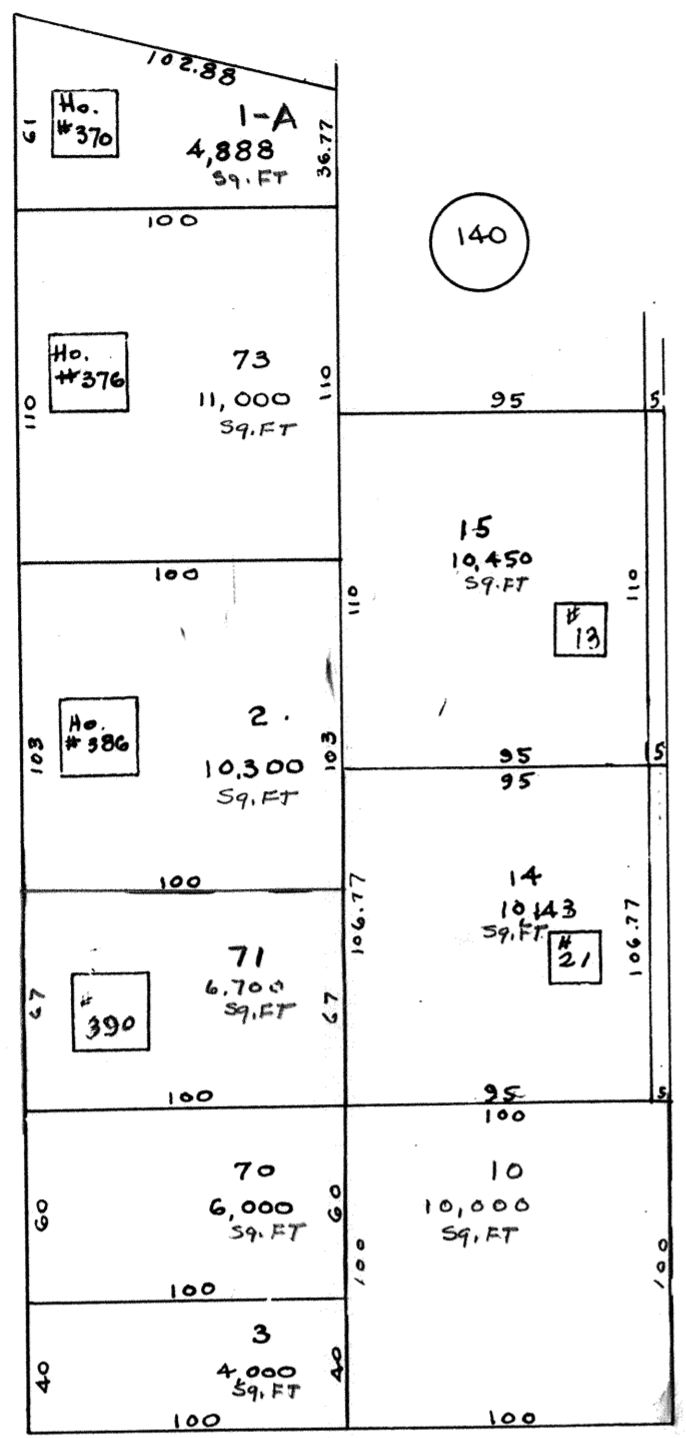

TWELFTH ST.

MECHANIC ST

GLEN DALE ST.

SCALE: 1 IN. = 60 FT.